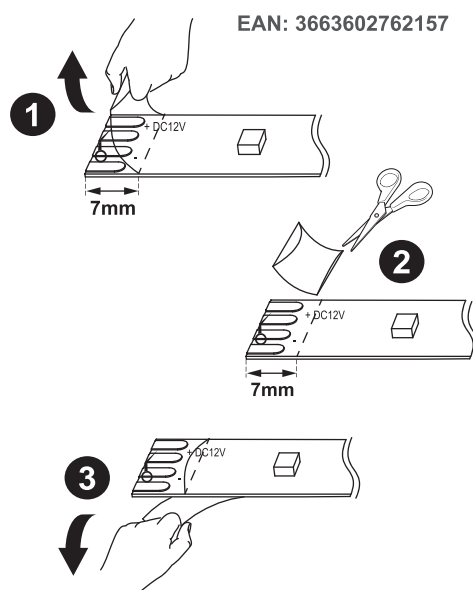

DO NOT PRINT THIS PAGE -  
IT IS FOR INFORMATION ONLY

PLEASE NOTE THAT "SAFETY" AND "ASSEMBLY"  
MANUALS SHALL BE PRINTED SEPARATELY

Artwork done by Impala Services Ltd.  
info@impala-tech.com

SEPARATIONS	JOB INFO	
 PROCESS BLACK	PID #: Agency Job #: PRJXXX Product Description: LED strip connectors	Brand: Colours Brand Contact: soraya.berrag@kingfisher.com Barcode: 3663602762201 / 3663602762218 / 3663602762225 Vendor: Cosmocon No. of New Lvine Drawings: 0 Page Size: A4 / No. of Pages: 2
	VERSION #	
	<b>6</b> 21/02/18 Greg	<b>7</b> 21/02/18 Greg
	<b>8</b> 22/02/18 Greg	<b>4</b> 29/01/17 Greg
		<b>5</b> 25/01/18 William
This file is the property of Kingfisher Group Plc. No copying, alteration or amendment is permitted without written authorisation from the Kingfisher Brand Team.		
翠丰集团不会以专色(PMS)作参考，请参照已提供的印刷标准及Lab色彩数值生产以符合印刷品之标准。 本文件的版权归翠丰集团所有。未经翠丰品牌团队的书面同意，不得对本文件进行复制、变更或修改。		

# Driggs

V10218

- |                         |                   |                    |
|-------------------------|-------------------|--------------------|
| EN Cutting strip        | FR Découpage      | PL Taśma do cięcia |
| DE Streifen zuschneiden | RUS Обрезка ленты | RO Tăierea benzii  |
| ES Tira de corte        | PT Cortar a tira  | TR Şeridi kesme    |