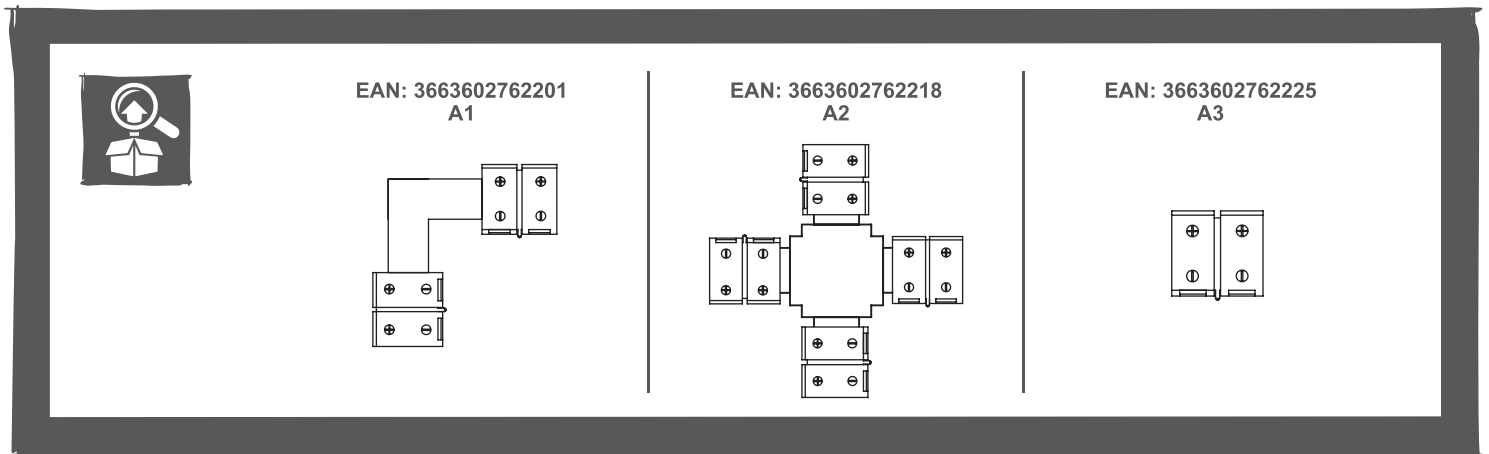

Driggs

V10218