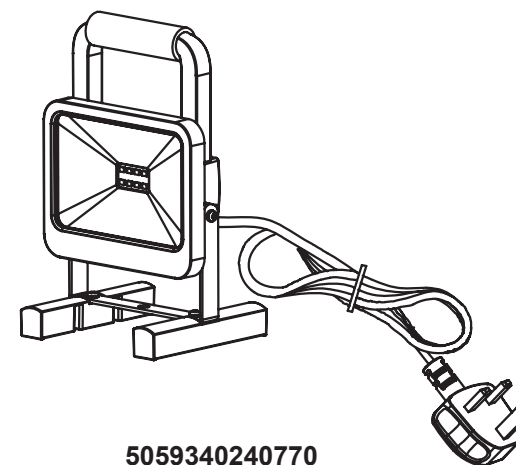

5059340240770

AE0528-2-UK

5059340240787

AE0528-2-EU

EN Getting Started

⚠ Safety

- Check the pack and make sure you have all of the parts listed.
- Decide the appropriate location for your product.
- This product is rated **IP54** (splash proof). It is suitable for use outdoors but should not be immersed in water / sited in areas likely to be heavily splashed, either from above or below, or subjected to standing water.
- Do not position or place the product near to heaters, flame or any other direct sources of heat.
- Do not position this product where it may be covered by other items e.g. curtains, nets or bedding.
- Always organise cables and extension leads so that they will not be a hazard to the elderly, pets and children.
- If the external flexible cable or cord of this luminaire is damaged, it must not be replaced by a qualified electrician to avoid any electrical hazards.
- **Caution:** Do not stare at the operating LED light source.
- This product is not suitable for dimming.