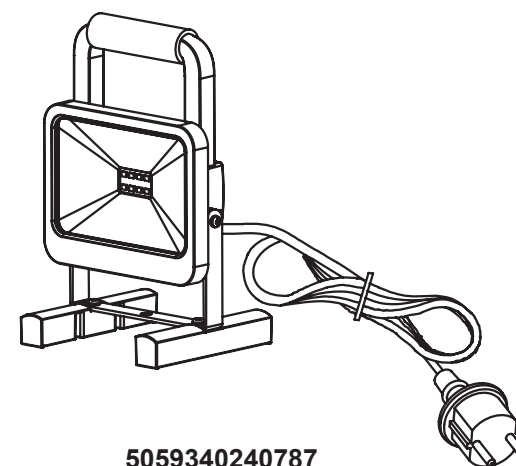

5059340240770

AE0528-2-UK

5059340240787

AE0528-2-EU

EN Getting Started

⚠ Safety

- Check the pack and make sure you have all of the parts listed.
- Decide the appropriate location for your product.
- This product is rated **IP54** (splash proof). It is suitable for use outdoors but should not be immersed in water / sited in areas likely to be heavily splashed, either from above or below, or subjected to standing water.
- Do not position or place the product near to heaters, flame or any other direct sources of heat.
- Do not position this product where it may be covered by other items e.g. curtains, nets or bedding.
- Always organise cables and extension leads so that they will not be a hazard to the elderly, pets and children.
- If the external flexible cable or cord of this luminaire is damaged, it must not be replaced by a qualified electrician to avoid any electrical hazards.
- **Caution:** Do not stare at the operating LED light source.
- This product is not suitable for dimming.