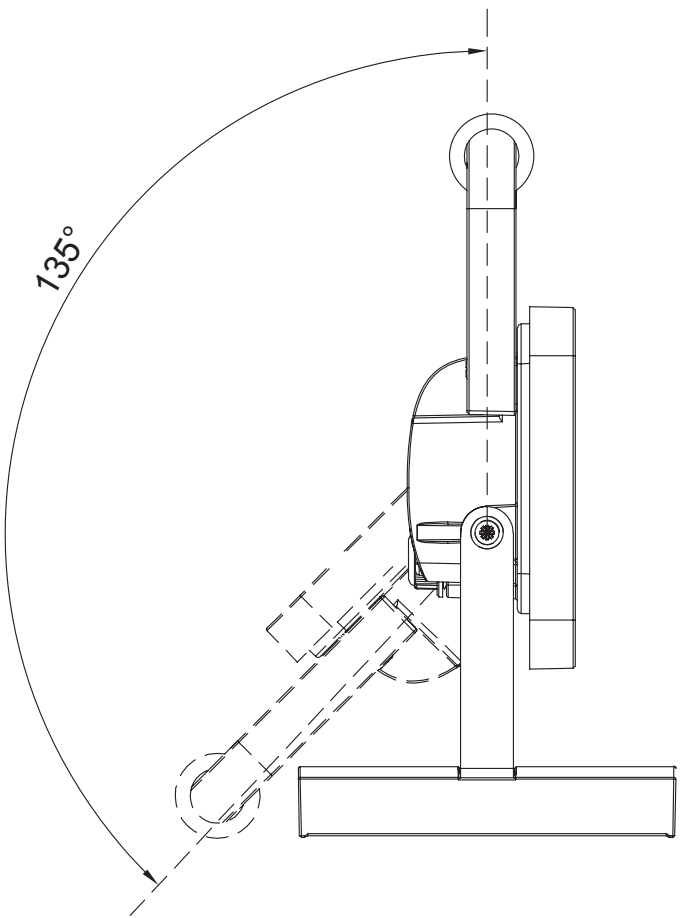

- EN Assembly
- FR Assemblage
- PL Montaż
- DE Montage
- RU сборочный
- ES Asamblare
- RO Montaje
- PT Montagem
- TR Kurulum

01

02

EN IMPORTANT - RETAIN THIS INFORMATION FOR FUTURE REFERENCE: READ CAREFULLY

FR IMPORTANT - À CONSERVER POUR CONSULTATION ULTÉRIEURE : A LIRE SOIGNEUSEMENT

PL WAŻNE - NALEŻY DOKŁADNIE PRZECZYTAĆ NINIEJSZE INFORMACJE I ZACHOWAĆ JE W BEZPIECZNYM MIEJSCU

DE WICHTIG – DIESE INFORMATIONEN FÜR SPÄTERES NACHSCHLAGEN AUFBEWAHREN: LESEN SIE SORGFÄLTIG

RU ВАЖНО - СОХРАНИТЕ ДЛЯ ПОСЛЕДУЮЩЕГО ИСПОЛЬЗОВАНИЯ: ПРОЧТИТЕ ВНИМАТЕЛЬНО

ES IMPORTANTE - GUARDE ESTA INFORMACIÓN PARA FUTURAS CONSULTAS: LEA ATENTAMENTE

PT IMPORTANTE - GUARDE PARA FUTURAS REFERÊNCIAS: LEIA COM ATENÇÃO

RO IMPORTANT - PĂSTRĂȚI ACESTE INFORMAȚII PENTRU CONSULTĂRI VIITOARE : CITIȚI CU ATENȚIE

TR ÖNEMLİ – BU BİLGİLERİ DAHA SONRA KULLANMAK ÜZERE SAKLAYIN: DİKKATLE OKUYUN