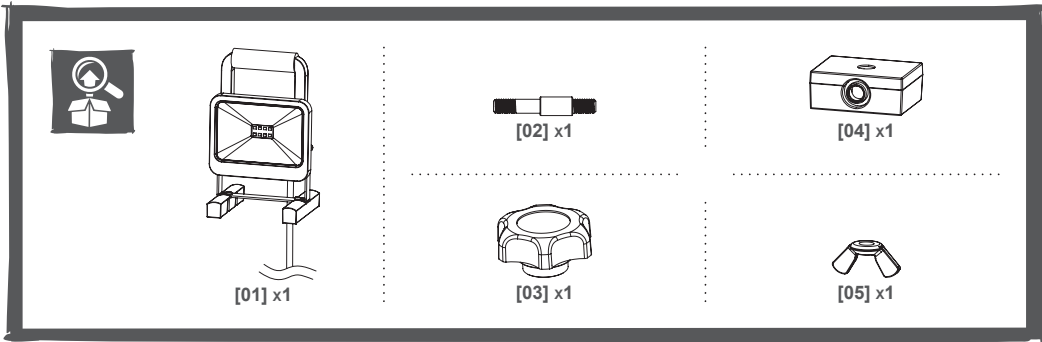

- EN Assembly
- FR Assemblage
- PL Montaż
- DE Montage
- RU сборочный
- ES Asamblare
- RO Montaje
- PT Montagem
- TR Kurulum

01