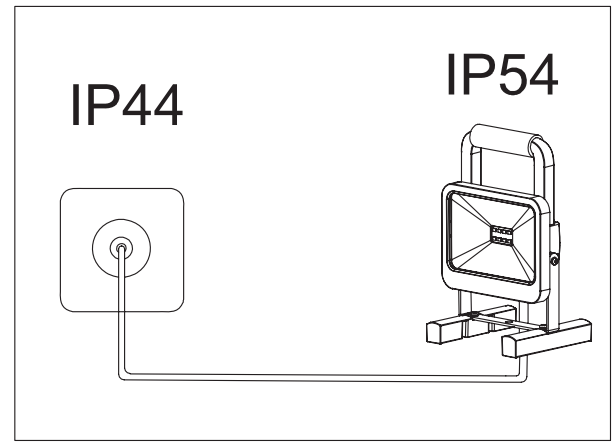

EN In more detail...

☰ Technical information

Supply Voltage	220 - 240V~ 50/60Hz
Bulb Type	Bulb Included: 14 x LEDs The light source of this luminaire is not replaceable; when the light source reaches its end of life the whole luminaire must be replaced.
	Class II product.
	This product complies with conformity requirements of the applicable European Regulations or Directives.
	This product complies with conformity requirements of the applicable UK Regulations.
IP54	Splashproof.
	Dimensions: H. 193 x W. 120 x D. 100mm Weight: 0,55kg Max. projected area: 11472mm ²
	For indoor use only.
	Waste electrical products should not be disposed of with household waste. Please recycle where facilities exist. Check with your Local Authority or local store for recycling advice. yyWxx: Manufacturing date code; year of manufacturing (yy) and week of manufacturing (Wxx)
	This product is not suitable for dimming.

Este produto contém uma fonte de luz da classe de eficiência energética E

- EN Assembly
- FR Assemblage
- PL Montaż
- DE Montage
- RU сборочный
- ES Asamblare
- RO Montaje
- PT Montagem
- TR Kurulum

01

02