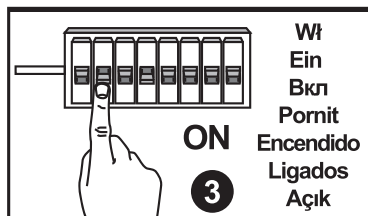

ES Mantenimiento

PT Manutenção

TR Onarım

01

02

**Manufacturer • Fabricant • Producent
Producător • Fabricante:**

UK Manufacturer:

Kingfisher International Products Limited,
3 Sheldon Square, London, W2 6PX,
United Kingdom