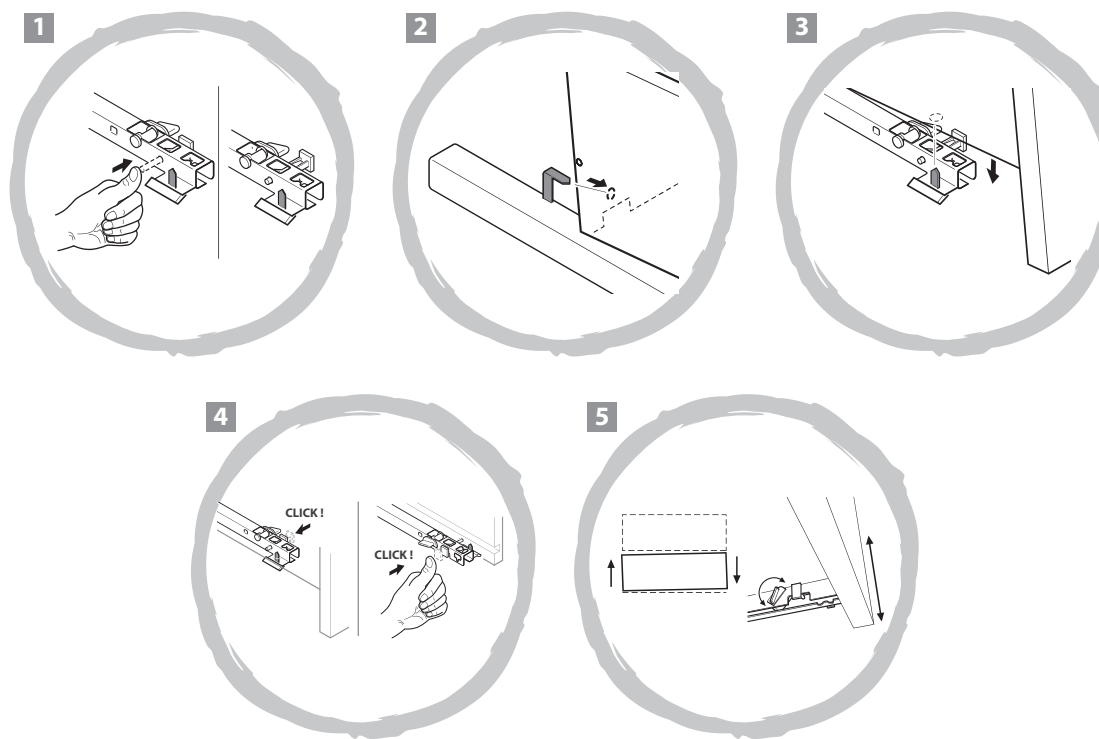

13

16

[10] x2

[P] x2

18

Kingfisher International Products Limited,  
3 Sheldon Square, London, W2 6PX,  
United Kingdom

**EN Distributor:**  
B&Q plc, Chandlers Ford, Hants, SO53 3LE  
United Kingdom [www.diy.com](http://www.diy.com)  
SFD Limited, Trade House, Mead Avenue,  
Yeovil, BA22 8RT, United Kingdom